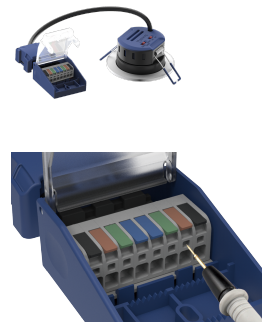

Mauna 3

08637 MAU306

Mauna 3 fire-rated Downlight 4/6W CCT switchable

- High efficiency up to 132lm/W
- Optional add-on emergency kits, available in standard and self-test
- Switchable wattage and CCT (3000/4000/6000k)
- Optional PIR sensors compatible with Uni-Remote
- Integrated dimmable driver
- Interchangeable magnetic bezels with different finishes
- Can be installed under insulation layer with void of 40mm
- Compact size
- Plug-in push wire terminal
- 5 multipack available

Overview

The Kosnic Mauna 4W/6W Dimmable Fire Rated Downlights are suitable for 30, 60 and 90 minute applications and may be installed under insulation. Can be dimmed with mains dimmer switches and have a choice of interchangeable magnetic bezels with different finishes. The white bezel is supplied as standard.