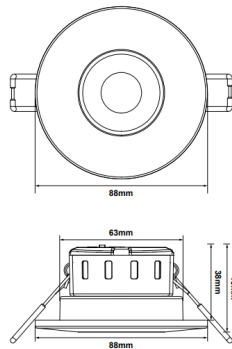

Mauna 3

08637 MAU306

Overview

The Kosnic Mauna 4W/6W Dimmable Fire Rated Downlights are suitable for 30, 60 and 90 minute applications and may be installed under insulation. Can be dimmed with mains dimmer switches and have a choice of interchangeable magnetic bezels with different finishes. The white bezel is supplied as standard.

Power (W)	Current (mA)	CCT (K)	Energy Class	Lumen (lm)
4	25	3000 (Warm White)	F	510
4	25	4000 (Cool White)	E	530
4	25	6000 (Day Light)	E	530
6	37	3000 (Warm White)	F	670
6	37	4000 (Cool White)	F	710
6	37	6000 (Day Light)	F	710

IP65

General Information

Ambient Temperature Range (°C)	-30°C to 50°C
IK Rating	IK07
IP Rating	IP65
Nominal Lifetime (h)	50,000 h
Protection Rating	Class I
Installation Area	Internal

Tel: 01635 523 713

Email: sales@kosnic.com

Kosnic.com