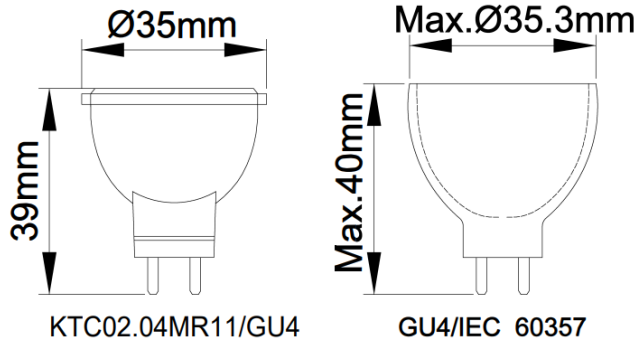

MR11

08395 MR1102-S30

Optional Gear

Product Code	Description	Type
CYV015NNC125	15W 12V constant voltage LED driver	Dimmable Driver

Overview

The Kosnic range of PowerSpot lamps are suitable for the most demanding of professional users and deliver huge energy savings over halogen lamps, without compromising on brightness. The lamps can replace halogen lamps creating an ambience in accent and general lighting applications for hospitality, commercial and

General Information

Ambient Temperature Range (°C)	-20°C to 40°C
Installation Area	Internal

Tel: 01635 523 713

Email: sales@kosnic.com

Kosnic.com