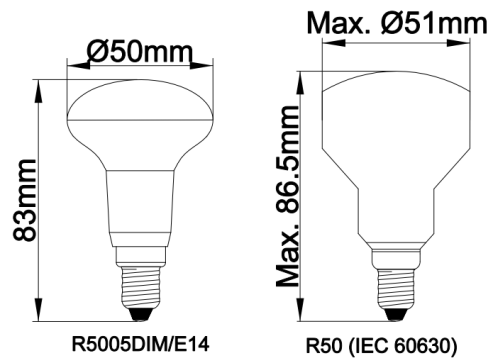

Reon Reflectors (Dim)

08389 R5005D-SES27

Overview

The Reon range from Kosnic is a selected line of 20,000 hour, energy saving retrofit LED lamps. Reliable, affordable and easy to install, Reon LEDs surpass the high quality standards that home owners and professionals demand for lower cost applications.

General Information

Ambient Temperature Range (°C)	-20°C to 40°C
Installation Area	Internal

Tel: 01635 523 713

Email: sales@kosnic.com

Kosnic.com