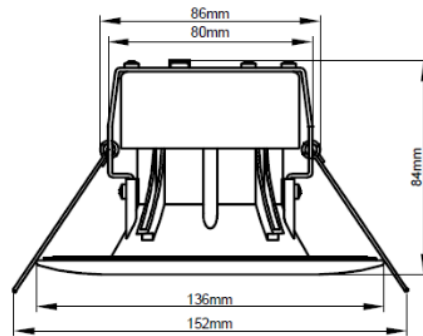

Available with a switchable CCT and the downlights are compatible with Kosnic's emergency module.

Lumen (lm)	CCT (K)
350	3000
400	4000
400	5000

IP65

General Information

Ambient Temperature Range (°C)	-20°C to 50°C
IP Rating	IP65
Materials	Housing PBT, Diffuser Polycarbonate
Nominal Lifetime (h)	50,000 h
Protection Rating	Class III
Installation Area	Internal