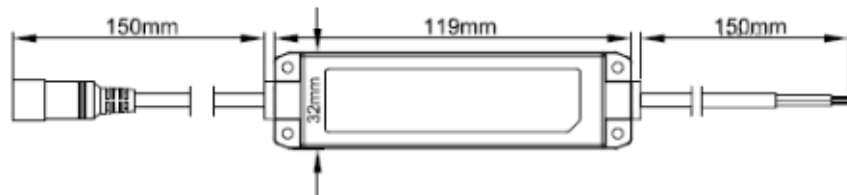

Available with a switchable CCT and the downlights are compatible with Kosnic's emergency module.

Lumen (lm)	CCT (K)
350	3000
400	4000
400	5000

IP65

General Information

Ambient Temperature Range (°C)	-20°C to 50°C
IP Rating	IP65
Materials	Housing PBT, Diffuser Polycarbonate
Nominal Lifetime (h)	50,000 h
Protection Rating	Class III
Installation Area	Internal