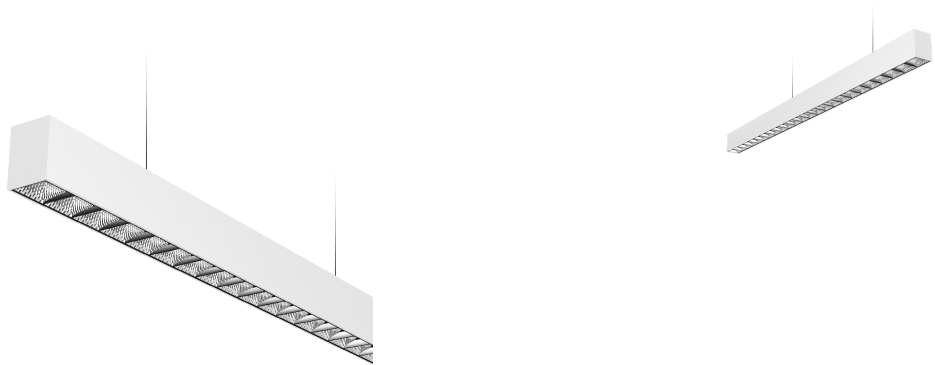

7 7 Years
Product Warranty
UK Only

2 2 Years
On-Site Warranty
Main-land UK Only

Nile 2

08277 NIL4F35-W240-WHT/ED

Nile 2 4ft 35W up/down reflector 3 in 1 DALI dim white, EME

- Slick and stylish design, ideal for modern offices
- Variety of diffuser and beam options
- Surface, suspension kit (2m) or interlock mounting options
- Built-in backlight option available (30% up and 70% down)
- Low glare, UGR<19 for microprism PS diffuser
- DALI 2, 1-10V (0-10V) & PUSH button dimmable driver
- Available in black or white

Overview

The elegant Nile suspended battens are available in black or white with diffuser/beam options. They can cast 30% of the light up and 70% down, or all downwards. Surface mounted or suspended as standard with 3-circuit track. Ideal for offices, classrooms and corridors. With DALI,1-10,Push dimming and Emergency options.

Overview

The elegant Nile suspended batten are available in black or white with diffuser/beam options. They can cast 30% of the light up and 70% down, or all downwards. Surface mounted or suspended as standard with 3-circuit track. Ideal for offices, classrooms and corridors. With DALI,1-10,Push dimming and Emergency options.