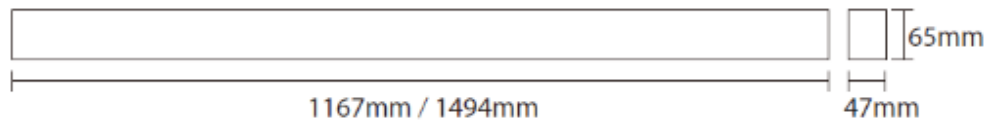

7 Years
Product Warranty
UK Only

2 Years
On-Site Warranty
Main-land UK Only

Nile 2

08277 NIL4F35-W240-WHT/ED

Optional Gear

Product Code	Description	Type
BAT20LFP2	LPF battery 6.4V 2000mAh for BEM03	Battery

Accessories

Product Code	Description	Type
NIL4F-W2	Nile 2 1.2m DALI wiring connector	Connector kit
NIL4F-W1	Nile 2 1.2m On/Off wiring connector	Connector kit
NIL-CI	Nile 2 "I" Interlock connector	Connector kit
NIL-CX-WHT	Nile 2 4-way "X" interlock connector white	Connector kit
NIL-CT-WHT	Nile 2 3-way "T" interlock connector white	Connector kit
NIL-CL-WHT	Nile 2 90° interlock L connector white	Connector kit
NIL4F-BLANK-WHT	Nile 2 1.2m interlinkable blank section white	Connector kit
NIL-SUS/T-WHT	T- Grid pendant kit 2m, White	Suspension Kit
NIL-SUS/S-WHT	Canopy surface-mounted kit 2m, 5pin wire (5x1.5mm²), White	Suspension Kit

Overview

The elegant Nile suspended batten are available in black or white with diffuser/beam options. They can cast 30% of the light up and 70% down, or all downwards. Surface mounted or suspended as standard with 3-circuit track. Ideal for offices, classrooms and corridors. With DALI,1-10,Push dimming and Emergency options.

IP20

General Information

Ambient Temperature Range (°C)	-20°C to 50°C
IK Rating	IK08
IP Rating	IP20
Nominal Lifetime (h)	50,000 h
Protection Rating	Class I
Installation Area	Internal

Tel: 01635 523 713

Email: sales@kosnic.com

Kosnic.com

Kosnic Lighting KosnicUK KosnicLightingUK KosnicUK