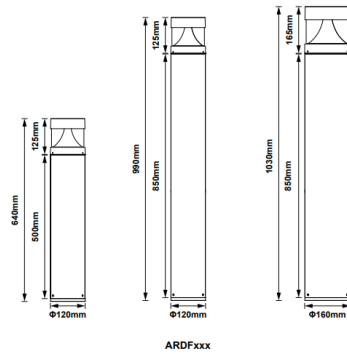

Arden 2

08251 ARDF10M-BLK

Overview

The Arden LED Bollards offer affordable products with high lumen efficiency and a long life. The weather resistant bollards are perfectly suited for commercial and domestic outdoor illumination and is available in black or grey with a choice of wattage and height.

CCT	Luminous Flux (lm)	Light Source Luminous Flux (lm)	Chromaticity Co-Ordinates (x)	Chromaticity Co-Ordinates (y)
3000k	750	1390	0.436	0.405
4000k	780	1420	0.390	0.380
5000k	750	1390	0.350	0.362

General Information

Ambient Temperature Range (°C)	-20°C to 50°C
IP Rating	IP65
Nominal Lifetime (h)	50,000 h
Protection Rating	Class I
Installation Area	External

Tel: 01635 523 713

Email: sales@kosnic.com

Kosnic.com