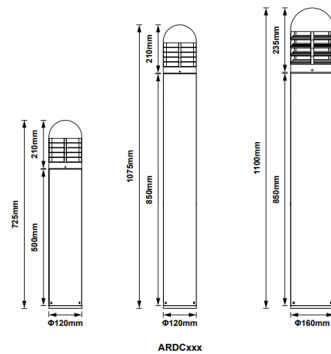

Arden 2

08241 ARDC20T-GRY

Overview

The Arden LED Bollards offer affordable products with high lumen efficiency and a long life. The weather resistant bollards are perfectly suited for commercial and domestic outdoor illumination and is available in black or grey with a choice of wattage and height.

CCT	Luminous Flux (lm)	Light Source Luminous Flux (lm)	Chromaticity Co-Ordinates (x)	Chromaticity Co-Ordinates (y)
3000k	330	2600	0.436	0.405
4000k	360	2800	0.390	0.380
5000k	330	2600	0.350	0.362

General Information

Ambient Temperature Range (°C)	-20°C to 50°C
IP Rating	IP65
Nominal Lifetime (h)	50,000 h
Protection Rating	Class I
Installation Area	External

Tel: 01635 523 713

Email: sales@kosnic.com

Kosnic.com