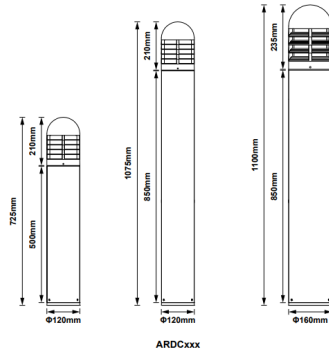

Arden 2

08240 ARDC20T-BLK

Overview

The Arden LED Bollards offer affordable products with high lumen efficiency and a long life. The weather resistant bollards are perfectly suited for commercial and domestic outdoor illumination and is available in black or grey with a choice of wattage and height.

CCT	Luminous Flux (lm)	Light Source Luminous Flux (lm)	Chromaticity Co-Ordinates (x)	Chromaticity Co-Ordinates (y)
3000k	330	2600	0.436	0.405
4000k	360	2800	0.390	0.380
5000k	330	2600	0.350	0.362

General Information

Ambient Temperature Range (°C)	-20°C to 50°C
IP Rating	IP65
Nominal Lifetime (h)	50,000 h
Protection Rating	Class I
Installation Area	External

Tel: 01635 523 713

Email: sales@kosnic.com

Kosnic.com