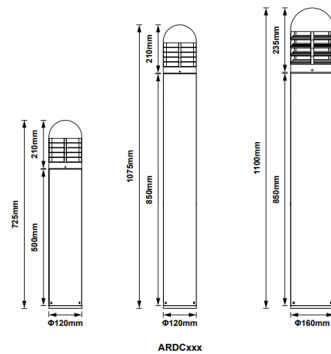

Arden 2

08239 ARDC10T-GRY

Overview

The Arden LED Bollards offer affordable products with high lumen efficiency and a long life. The weather resistant bollards are perfectly suited for commercial and domestic outdoor illumination and is available in black or grey with a choice of wattage and height.

CCT	Luminous Flux (lm)	Light Source Luminous Flux (lm)	Chromaticity Co-Ordinates (x)	Chromaticity Co-Ordinates (y)
3000k	330	1390	0.436	0.405
4000k	360	1420	0.390	0.380
5000k	330	1390	0.350	0.362

General Information

Ambient Temperature Range (°C)	-20°C to 50°C
IP Rating	IP65
Nominal Lifetime (h)	50,000 h
Protection Rating	Class I
Installation Area	External

Tel: 01635 523 713

Email: sales@kosnic.com

Kosnic.com