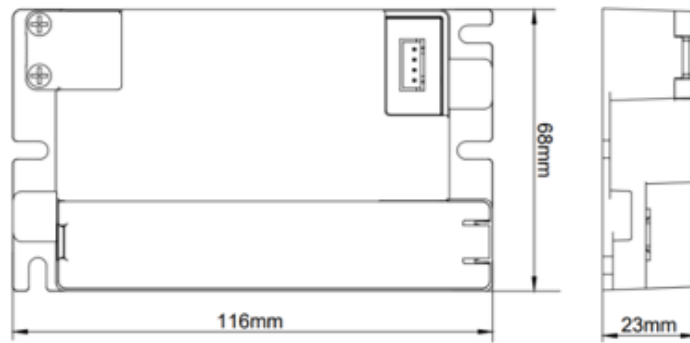

5 5 Years
Product Warranty
UK Only

2 2 Years
On-Site Warranty
Main-land UK Only

DD EME

08216 EMDD02

Accessories

Product Code	Description	Type
KBAT2000LFP1	LPF battery standard DD EME, NEKA, Trent OnSite 2ft	Battery
BAT18LFP1	Battery for Kosnic Emergencies	Battery

Overview

The Kosnic DD EME is compatible with Kosnic LED DD and K2D lamps, and provides a easy plug and play installation. With both standard and self-test options and compatibility with a range of Kosnic luminaries the DD EME module adds emergency capability with ease.

General Information

IP Rating	IP20
Installation Area	Internal
UEM/EME Protection	Class II