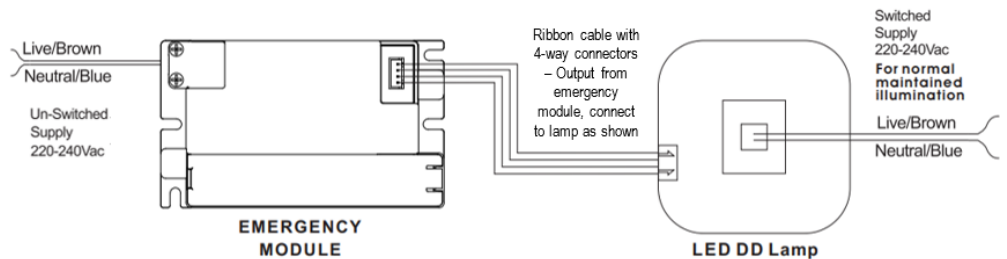

08216 EMDD02

Accessories

Product Code	Description	Type
KBAT2000LFP1	LPF battery standard DD EME, NEKA, Trent OnSite 2ft	Battery
BAT18LFP1	Battery for Kosnic Emergencies	Battery

Overview

The Kosnic DD EME is compatible with Kosnic LED DD and K2D lamps, and provides a easy plug and play installation. With both standard and self-test options and compatibility with a range of Kosnic luminaries the DD EME module adds emergency capability with ease.

General Information

IP Rating	IP20
Installation Area	Internal
UEM/EME Protection	Class II

Standard

Tel: 01635 523 713

Email: sales@kosnic.com

Kosnic.com

Kosnic Lighting KosnicUK KosnicLightingUK KosnicUK