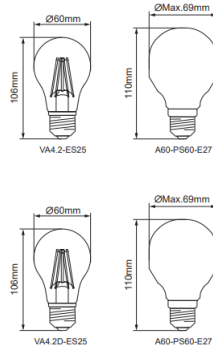

08167 VA4.2-ES25

Overview

The Kosnic LED Filament lamp has a traditional appearance and gives an even spread of light in all directions. It is also highly functional and efficient. The lamps can quickly replace filament products in domestic and hospitality lighting applications, and once in place rapid payback is achieved.

General Information

Ambient Temperature Range (°C)	-20°C to 50°C
IP Rating	IP20
Nominal Lifetime (h)	15,000 h
Protection Rating	Class II
Installation Area	Internal

Tel: 01635 523 713

Email: sales@kosnic.com

Kosnic.com