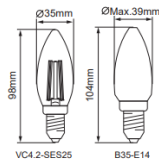

08165 VC4.2-SES25

Overview

The Kosnic LED Filament lamp has a traditional appearance and gives an even spread of light in all directions. It is also highly functional and efficient. The lamps can quickly replace filament products in domestic and hospitality lighting applications, and once in place rapid payback is achieved.