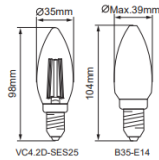

08165 VC4.2-SES25

Overview

The Kosnic LED Filament lamp has a traditional appearance and gives an even spread of light in all directions. It is also highly functional and efficient. The lamps can quickly replace filament products in domestic and hospitality lighting applications, and once in place rapid payback is achieved.