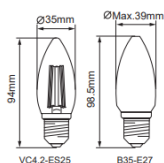

08164 VC4.2-ES25

Overview

The Kosnic LED Filament lamp has a traditional appearance and gives an even spread of light in all directions. It is also highly functional and efficient. The lamps can quickly replace filament products in domestic and hospitality lighting applications, and once in place rapid payback is achieved.

IP20

General Information

Ambient Temperature Range (°C)	-20°C to 40°C
IP Rating	IP20
Nominal Lifetime (h)	15,000 h
Protection Rating	Class II
Installation Area	Internal

Tel: 01635 523 713

Email: sales@kosnic.com

Kosnic.com