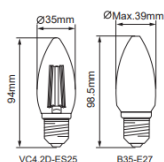

08164 VC4.2-ES25

Overview

The Kosnic LED Filament lamp has a traditional appearance and gives an even spread of light in all directions. It is also highly functional and efficient. The lamps can quickly replace filament products in domestic and hospitality lighting applications, and once in place rapid payback is achieved.

IP20

General Information

Ambient Temperature Range (°C)	-20°C to 40°C
IP Rating	IP20
Nominal Lifetime (h)	15,000 h
Protection Rating	Class II
Installation Area	Internal

Tel: 01635 523 713

Email: sales@kosnic.com

Kosnic.com