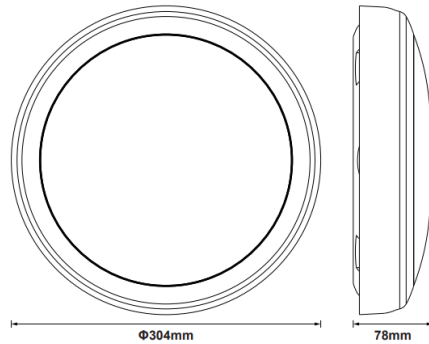

5 5 Years
Product Warranty
UK Only

2 2 Years
On-Site Warranty
Main-land UK Only

Ossa 2

08071 OSS18-SCT

12	3000 Warm White	56	970	0.94
12	4000 Cool White	56	1130	0.94
12	5000 Day Light	56	1130	0.94
18	3000 Warm White	82	1340	0.96
18	4000 Cool White	82	1650	0.96
18	5000 Day Light	82	1650	0.96

Overview

The Ossa is a slim bulkhead with integrated LED tray offering a low maintenance solution to lighting for all areas. With switchable CCT and different wattage settings to meet your different ambient needs.

General Information

Ambient Temperature Range (°C)	-20°C to 50°C
IK Rating	IK10
IP Rating	IP65
Materials	White Housing ABS
Nominal Lifetime (h)	50,000 h
Protection Rating	Class II
Installation Area	Internal and External

Order Code	OSSP-CHM	OSSP-BAS	OSST-BLK	OSST-GRY	OSST-WHT
Finish	Chrome	Brass	Matt Black	Grey	White
LOR (with trim)	65 %	65 %	62 %	65 %	65 %
Diameter	304 mm	304 mm	292 mm	292 mm	292 mm
Depth	70 mm	70 mm	70 mm	70 mm	70 mm

Tel: 01635 523 713

Email: sales@kosnic.com

Kosnic.com