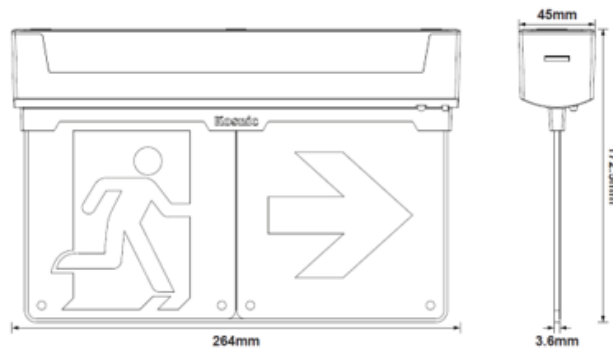

5 5 Years
Product Warranty
UK Only

2 2 Years
On-Site Warranty
Main-land UK Only

Doxa 2

08050 DOX20103

Accessories

Product Code	Description	Type
BAT18LFP1	Battery for Kosnic Emergencies	Battery

Overview

The Kosnic Doxa emergency exit sign is a self-contained, multi-purpose, maintained or non-maintained 3-hour emergency exit sign solution. The fitting is adaptable to be surface mounted in multiple positions. Also, available in self-test version.

General Information

IP Rating	IP20
Installation Area	Internal
UEM/EME Protection	Class II

Tel: 01635 523 713

Email: sales@kosnic.com

Kosnic.com

Kosnic Lighting KosnicUK KosnicLightingUK KosnicUK