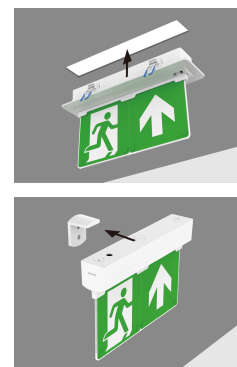

5 5 Years
Product Warranty
UK Only

2 2 Years
On-Site Warranty
Main-land UK Only

Doxa 2

08050 DOX20103

Doxa 2 Emergency exit sign 3W Manual test Surface/Recessed

- 7 mounting positions
- Maintained or non-maintained operation
- Integrated mounting clips

Overview

The Kosnic Doxa emergency exit sign is a self-contained, multi-purpose, maintained or non-maintained 3-hour emergency exit sign solution. The fitting is adaptable to be surface mounted in multiple positions. Also, available in self-test version.

Accessories

Product Code	Description	Type
BAT18LFP1	Battery for Kosnic Emergencies	Battery

Overview

The Kosnic Doxa emergency exit sign is a self-contained, multi-purpose, maintained or non-maintained 3-hour emergency exit sign solution. The fitting is adaptable to be surface mounted in multiple positions. Also, available in self-test version.