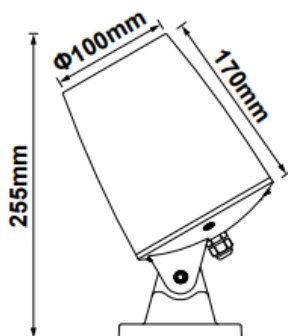

Technical Summary

Product Code	ELY20-F40-GRY
Input Voltage Supply	220-240Vac 50/60Hz
Inrush Current (peak/duration) (A)	16.1A/62.76us
Default Power	20 W
Power Factor	0.96
Default CCT	4,000 K
SDCM of CCT	<6
CRI	82
Dimmable	N
Flicker	<5%
Lumens Output Maximum	1,800 lm
Maximum Efficiency	90 lm/W
L70B50 Lifetime (h) @Ta 25 °C	133,000 h
L80B10 Lifetime (h) @Ta 25 °C	84,000 h
L90B10 Lifetime (h) @Ta 25 °C	40,000 h
Nominal Lifetime (h)	50,000 h
Glow wire temperature(°C)	650
Blue Light Hazard	RG1
Weight	1.5Kg
Dimensions (L x W x D) (mm)	255xØ100
Beam Angle - Lumi (°)	60
LS Energy Efficiency Class	E

Tel: 01635 523 713

Email: sales@kosnic.com

Kosnic.com

Ely

08045 ELY20-F40-GRY

Overview

Ely LED spot light with in-ground mounting spike are made from diecast aluminum with a glass lens. The light is IP65 rated, perfectly suited for commercial and domestic outdoor illumination.