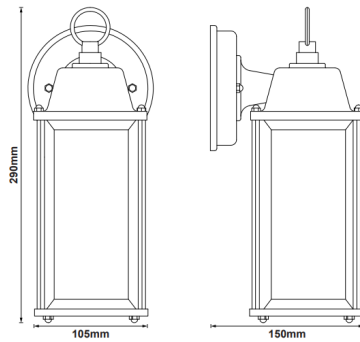

Delta

08030 DELR-BLK

Delta Rectangle Wall lantern with E27 lamp holder

- Die-cast aluminium body and glass lens
- IP43
- E27 lamp holder, ideal for LED filament lamp

Overview

Delta wall light lantern with E27 lamp holder is perfect for LED filament lamp. It is available in two sizes for your different outdoor lighting needs.

General Information

Ambient Temperature Range (°C)	-20°C to 50°C
IP Rating	IP43
Protection Rating	Class I
Installation Area	Internal and External

Technical Summary

Product Code	DELR-BLK
Input Voltage Supply	220-240Vac 50/60Hz
Weight	0.97Kg
Dimensions (L x W x D) (mm)	290x150x105

Compliance

LVD	EN 60598-1:2024, EN 60598-2-1:2021
Others	UKCA, CE, RoHS, WEEE

Tel: 01635 523 713

Email: sales@kosnic.com

Kosnic.com

08030 DELR-BLK

Overview

Delta wall light lantern with E27 lamp holder is perfect for LED filament lamp. It is available in two sizes for your different outdoor lighting needs.