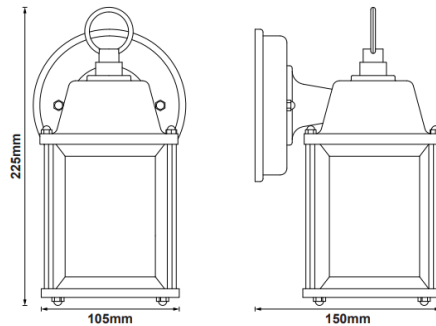

Delta

08029 DELS-BLK

Delta Square Wall lantern with E27 lamp holder

- Die-cast aluminium body and glass lens
- IP43
- E27 lamp holder, ideal for LED filament lamp

Overview

Delta wall light lantern with E27 lamp holder is perfect for LED filament lamp. It is available in two sizes for your different outdoor lighting needs.

Technical Summary

Product Code	DELS-BLK
Input Voltage Supply	220-240Vac 50/60Hz
Weight	0.73Kg
Dimensions (L x W x D) (mm)	225x150x105

Tel: 01635 523 713

Email: sales@kosnic.com

Kosnic.com

08029 DELS-BLK

Overview

Delta wall light lantern with E27 lamp holder is perfect for LED filament lamp. It is available in two sizes for your different outdoor lighting needs.

DELS-BLK

General Information

Ambient Temperature Range (°C)	-20°C to 50°C
IP Rating	IP43
Protection Rating	Class I
Installation Area	Internal and External