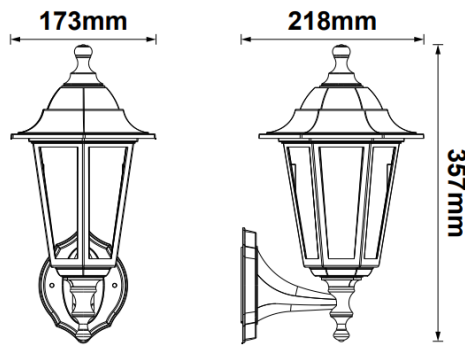

08028 DARB-BLK/DS

Overview

The Darwin wall lights are suitable for outdoor use and available as either a top arm or bottom arm mounting. The wall lights are made from non-corrosive construction Polyamide (PA6) and toughened glass. Darwin offers a simple decorative solution wherever outdoor wall lighting is required.

General Information

Ambient Temperature Range (°C)	-20°C to 50°C
IP Rating	IP44
Protection Rating	Class II
Installation Area	Internal and External

Tel: 01635 523 713

Email: sales@kosnic.com

Kosnic.com