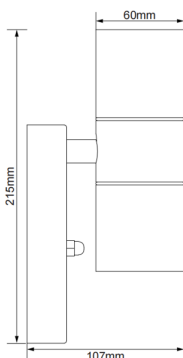

07989 SWIR/GU10-BLK/DS

Overview

The Kosnic Swimley wall lights are suitable for outdoor use with integrated PIR sensor options. The wall lights are made from Grade 304 stainless steel and toughened glass. Available in stainless steel, grey and black finishings. Swimley offers a simple decorative solution wherever outdoor wall lighting is required.

General Information

Ambient Temperature Range (°C)	-20°C to 50°C
IP Rating	IP44
Protection Rating	Class I
Installation Area	Internal and External

Tel: 01635 523 713

Email: sales@kosnic.com

Kosnic.com