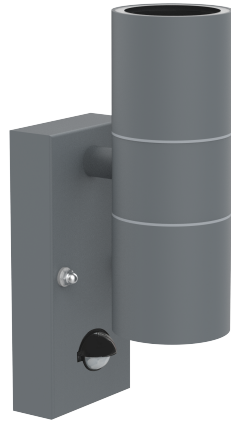

# Swimley

07988 SWIR/GU10-GRY/DS

## Swimley Twin 7W GU10 Up/Down wall light Daylight Sensor Grey

- Grade 304 stainless steel and toughened glass
- IP44
- Finishings of stainless steel, grey and black with integrated PIR sensor or dusk to dawn sensor models

### Overview

The Kosnic Swimley wall lights are suitable for outdoor use with integrated PIR sensor options. The wall lights are made from Grade 304 stainless steel and toughened glass. Available in stainless steel, grey and black finishings. Swimley offers a simple decorative solution wherever outdoor wall lighting is required.

## Overview

The Kosnic Swimley wall lights are suitable for outdoor use with integrated PIR sensor options. The wall lights are made from Grade 304 stainless steel and toughened glass. Available in stainless steel, grey and black finishings. Swimley offers a simple decorative solution wherever outdoor wall lighting is required.