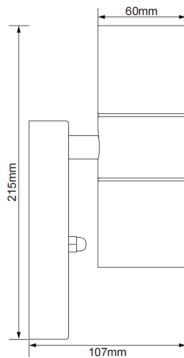

07988 SWIR/GU10-GRY/DS

Overview

The Kosnic Swimley wall lights are suitable for outdoor use with integrated PIR sensor options. The wall lights are made from Grade 304 stainless steel and toughened glass. Available in stainless steel, grey and black finishings. Swimley offers a simple decorative solution wherever outdoor wall lighting is required.

IP44

General Information

Ambient Temperature Range (°C)	-20°C to 50°C
IP Rating	IP44
Protection Rating	Class I
Installation Area	Internal and External

Tel: 01635 523 713

Email: sales@kosnic.com

Kosnic.com