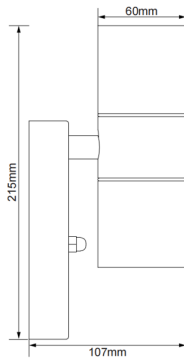

07986 SWIR/GU10/DS

Overview

The Kosnic Swimley wall lights are suitable for outdoor use with integrated PIR sensor options. The wall lights are made from Grade 304 stainless steel and toughened glass. Available in stainless steel, grey and black finishings. Swimley offers a simple decorative solution wherever outdoor wall lighting is required.

IP44

General Information

Ambient Temperature Range (°C)	-20°C to 50°C
IP Rating	IP44
Protection Rating	Class I
Installation Area	Internal and External

Tel: 01635 523 713

Email: sales@kosnic.com

Kosnic.com