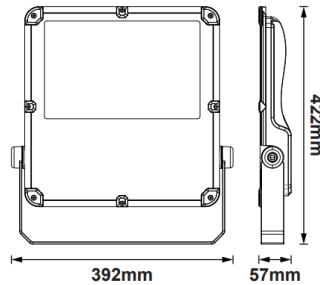

07979 HAV150-W50

Overview

The Havasu is a premium high-power floodlight, it has operational life time of over 6 years. With the IP66 rating, wattage switching, range of beam angle options, and high efficiency of 150lm/W, this floodlight can provide a tailored lighting solutions for a long time to come.

Rated Power (W)	Current (mA)	Lumen Flux(lm)
80	366	15200
100	458	18000
120	549	21000
150	686	25500

HAV150-xx