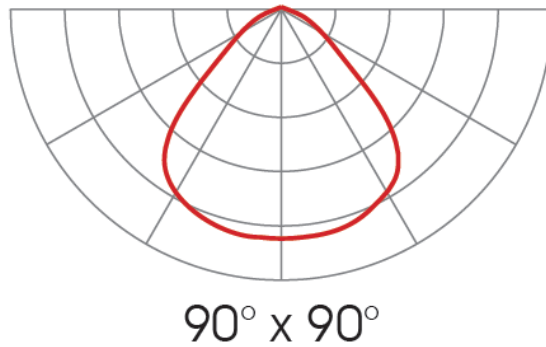

General Information

Ambient Temperature Range (°C)	-30°C to 50°C
IK Rating	IK09
IP Rating	IP65
Nominal Lifetime (h)	54,000 h
Protection Rating	Class I
Installation Area	External

Tel: 01635 523 713

Email: sales@kosnic.com

Kosnic.com