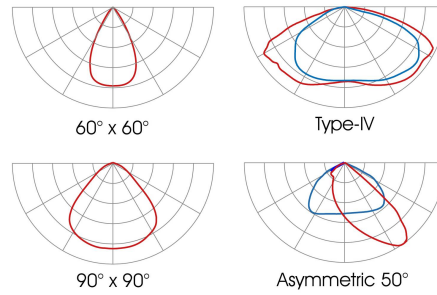

07979 HAV150-W50

Overview

The Havasu is a premium high-power floodlight, it has operational life time of over 6 years. With the IP66 rating, wattage switching, range of beam angle options, and high efficiency of 150lm/W, this floodlight can provide a tailored lighting solutions for a long time to come.

IP65

General Information

Ambient Temperature Range (°C)	-30°C to 50°C
IK Rating	IK09
IP Rating	IP65
Nominal Lifetime (h)	54,000 h
Protection Rating	Class I
Installation Area	External

Tel: 01635 523 713

Email: sales@kosnic.com

Kosnic.com