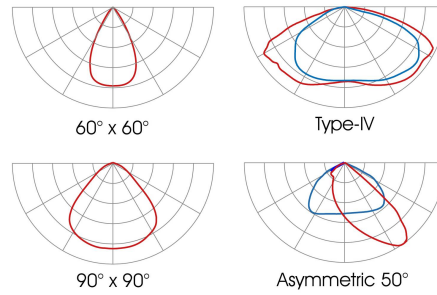

07977 HAV150-A150

Overview

The Havasu is a premium high-power floodlight, it has operational life time of over 6 years. With the IP66 rating, wattage switching, range of beam angle options, and high efficiency of 150lm/W, this floodlight can provide a tailored lighting solutions for a long time to come.

IP65

General Information

Ambient Temperature Range (°C)	-30°C to 50°C
IK Rating	IK09
IP Rating	IP65
Nominal Lifetime (h)	54,000 h
Protection Rating	Class I
Installation Area	External

Tel: 01635 523 713

Email: sales@kosnic.com

Kosnic.com