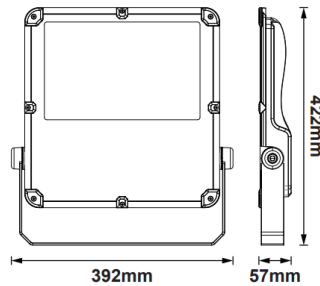

07977 HAV150-A150

Overview

The Havasu is a premium high-power floodlight, it has operational life time of over 6 years. With the IP66 rating, wattage switching, range of beam angle options, and high efficiency of 150lm/W, this floodlight can provide a tailored lighting solutions for a long time to come.

Rated Power (W)	Current (mA)	Lumen Flux(lm)
80	366	15200
100	458	18000
120	549	21000
150	686	25500

HAV150-xx

General Information

Ambient Temperature Range (°C)	-30°C to 50°C
IK Rating	IK09
IP Rating	IP65
Nominal Lifetime (h)	54,000 h
Protection Rating	Class I
Installation Area	External