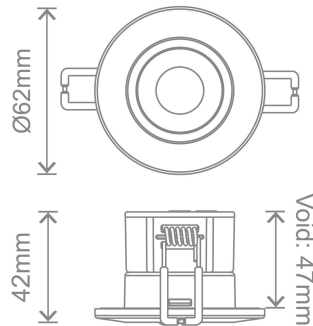

5 5 Years
Product Warranty
UK Only

2 2 Years
On-Site Warranty
Main-land UK Only

Mauna Mini EM Downlight

07968 MAUEM02

Accessories

Product Code	Description	Type
BAT18LFP1	Battery for Kosnic Emergencies	Battery
MAUMBZ-ABR	Mauna Mini round bezel Antique brass finish	Bezel
MAUMBZ-BLK	Mauna Mini round bezel Black finish	Bezel
MAUMBZ-CHM	Mauna Mini round bezel Chrome Finish	Bezel
MAUMBZ-BAS	Mauna Mini round bezel Brass Finish	Bezel
MAUMBZ-SCH	Mauna Mini round bezel Satin Chrome Finish	Bezel

Overview

The Mauna Mini is a compact size standard non-maintained Emergency Downlight. With interchangeable magnetic bezels to provide different appearances and small and compact size, it is the perfect addition to all your lighting installations. Leaving you with complete peace of mind.

General Information

IP Rating	IP20
Protection Rating	Class II
Installation Area	Internal
UEM/EME Protection	Class II

Tel: 01635 523 713

Email: sales@kosnic.com

Kosnic.com

Kosnic Lighting KosnicUK KosnicLightingUK KosnicUK