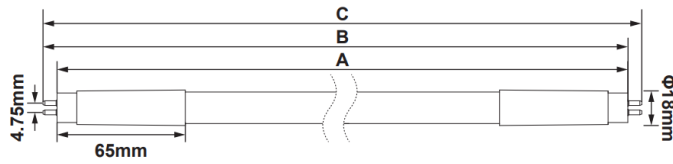

Technical Summary

Product Code	T5PRO24-W40
Input Voltage Supply	220-240Vac 50/60Hz
Inrush Current (peak/duration) (A)	3.6A/62us
Default Power	24 W
Power Factor	0.90
Default CCT	4,000 K
SDCM of CCT	<6
CRI	82
Dimmable	N
Flicker	<10%
Lumens Output Maximum	3,600 lm
Maximum Efficiency	150 lm/W
L70B50 Lifetime (h) @Ta 25 °C	50,000 h
Nominal Lifetime (h)	50,000 h
Glow wire temperature(°C)	650
Blue Light Hazard	RG0
Weight	0.16Kg
Dimensions (L x W x D) (mm)	1463xØ18
Beam Angle - Lumi (°)	240
LS Energy Efficiency Class	D

Code	A	B	C
T5PRO08-W40	516mm	523mm	531mm
T5PRO12-W40	848mm	855mm	863mm
T5PRO16-W40	1148mm	1155mm	1163mm
T5PRO20-W40	1448mm	1455mm	1463mm
T5PRO24-W40	1448mm	1455mm	1463mm

General Information

Ambient Temperature Range (°C)	-20°C to 40°C
IK Rating	IK02
IP Rating	IP20
Nominal Lifetime (h)	50,000 h
Protection Rating	Class II
Installation Area	Internal