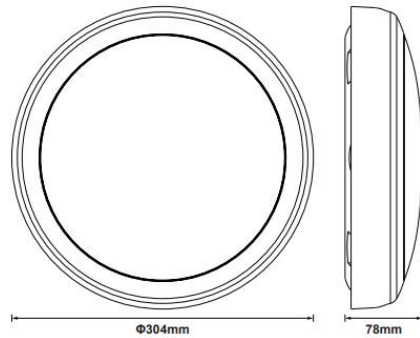

5 5 Years
Product Warranty
UK Only

2 2 Years
On-Site Warranty
Main-land UK Only

Ossa Go

07927 OSSG15-W40

Overview

The Ossa Go is a slim bulkhead with integrated LED tray offering a low maintenance solution to lighting for all areas. With 20mm Conduit entry and BESA box fitting points to ease installation and maintenance.

General Information

Ambient Temperature Range (°C)	-20°C to 50°C
IK Rating	IK10
IP Rating	IP65
Nominal Lifetime (h)	50,000 h
Protection Rating	Class II
Installation Area	Internal and External

Order Code	OSSP-CHM	OSSP-BAS	OSST-BLK	OSST-GRY	OSST-WHT
Finish	Chrome	Brass	Matt Black	Grey	White
LOR (with trim)	65 %	65 %	62 %	65 %	65 %
Diameter	304 mm	304 mm	292 mm	292 mm	292 mm
Depth	70 mm	70 mm	70 mm	70 mm	70 mm

Order Code	OSSLID-BLK	OSSLID-GRY	OSSLID-WHT	OSSLT-WHT
Finish	Matt Black	Grey	White	White
LOR (with trim)	38 %	40 %	40 %	65 %
Diameter	292 mm	292 mm	292 mm	379 mm
Depth	64 mm	64 mm	64 mm	70 mm

Tel: 01635 523 713

Email: sales@kosnic.com

Kosnic.com

Kosnic Lighting KosnicUK KosnicLightingUK KosnicUK