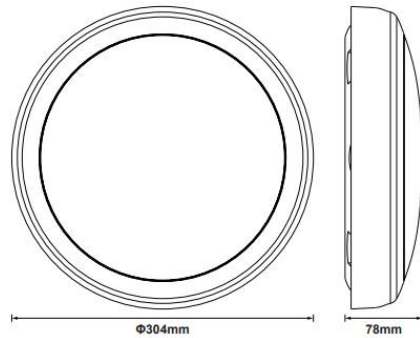

5 5 Years
Product Warranty
UK Only

2 2 Years
On-Site Warranty
Main-land UK Only

Ossa Go

07927 OSSG15-W40

Overview

The Ossa Go is a slim bulkhead with integrated LED tray offering a low maintenance solution to lighting for all areas. With 20mm Conduit entry and BESA box fitting points to ease installation and maintenance.

General Information

Ambient Temperature Range (°C)	-20°C to 50°C
IK Rating	IK10
IP Rating	IP65
Nominal Lifetime (h)	50,000 h
Protection Rating	Class II
Installation Area	Internal and External

Order Code	OSSP-CHM	OSSP-BAS	OSST-BLK	OSST-GRY	OSST-WHT
Finish	Chrome	Brass	Matt Black	Grey	White
LOR (with trim)	65 %	65 %	62 %	65 %	65 %
Diameter	304 mm	304 mm	292 mm	292 mm	292 mm
Depth	70 mm	70 mm	70 mm	70 mm	70 mm

Order Code	OSSLID-BLK	OSSLID-GRY	OSSLID-WHT	OSSLT-WHT
Finish	Matt Black	Grey	White	White
LOR (with trim)	38 %	40 %	40 %	65 %
Diameter	292 mm	292 mm	292 mm	379 mm
Depth	64 mm	64 mm	64 mm	70 mm

Kosnic Lighting

KosnicUK

KosnicLightingUK

KosnicUK

Tel: 01635 523 713

Email: sales@kosnic.com

Kosnic.com