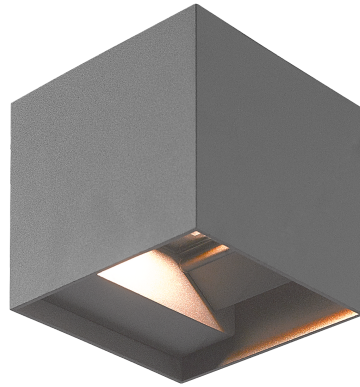

Aspen

07917 ASPS20-GRY

Aspen 20W Up and Down Square LED Wall Light Grey

- Adjustable beam angle, 0-90
- Push-fit terminals for fast and easy wiring
- Two cable entries, loop in and loop out
- Die-cast aluminium body with grey and black finishing options

Overview

Aspen provides a modern look to any domestic and commercial outdoor lighting requirements. With options of grey or black finishing, adjustable beam angle and switchable CCT to suit different lighting moods.

Technical Summary

Product Code	ASPS20-GRY
Input Voltage Supply	220-240Vac 50/60Hz
Inrush Current (peak/duration) (A)	24.4A/3.3us
Default Power	20 W
Power Factor	0.5
Settable Colour Temperatures	3000K, 4000K, 6500K
SDCM of CCT	<6
CRI	82
Dimmable	N
Flicker	<1%
Lumens Output Maximum	999 lm
Maximum Efficiency	50 lm/W
L70B50 Lifetime (h) @Ta 25 °C	91,000 h
L80B10 Lifetime (h) @Ta 25 °C	58,000 h
L90B10 Lifetime (h) @Ta 25 °C	28,000 h
Nominal Lifetime (h)	50,000 h
Glow wire temperature(°C)	650
Blue Light Hazard	RG1
Weight	0.97Kg
Dimensions (L x W x D) (mm)	120x120x120
Beam Angle - Lumi (°)	0-90
LS Energy Efficiency Class	E

Tel: 01635 523 713

Email: sales@kosnic.com

Kosnic.com

Kosnic Lighting KosnicUK KosnicLightingUK

07917 ASPS20-GRY

Overview

Aspen provides a modern look to any domestic and commercial outdoor lighting requirements. With options of grey or black finishing, adjustable beam angle and switchable CCT to suit different lighting moods.