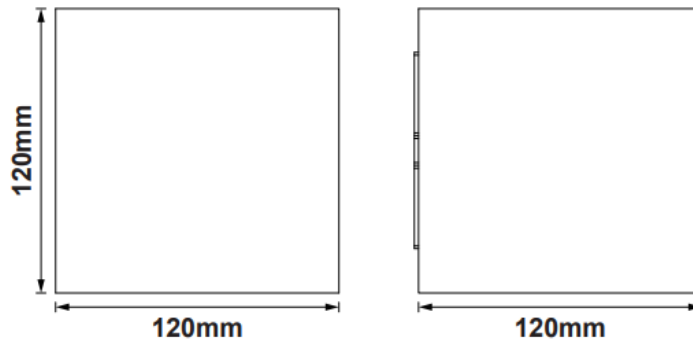

07917 ASPS20-GRY

Overview

Aspen provides a modern look to any domestic and commercial outdoor lighting requirements. With options of grey or black finishing, adjustable beam angle and switchable CCT to suit different lighting moods.

Rated Power (W)	CCT (K)	Total Lumen (lm)
20	3000 Warm White	839
20	4000 Cool White	999
20	6500 Day Light	927

General Information

Ambient Temperature Range (°C)	-20°C to 50°C
IK Rating	IK02
IP Rating	IP65
Nominal Lifetime (h)	50,000 h
Protection Rating	Class I
Installation Area	Internal and External

Tel: 01635 523 713

Email: sales@kosnic.com

Kosnic.com