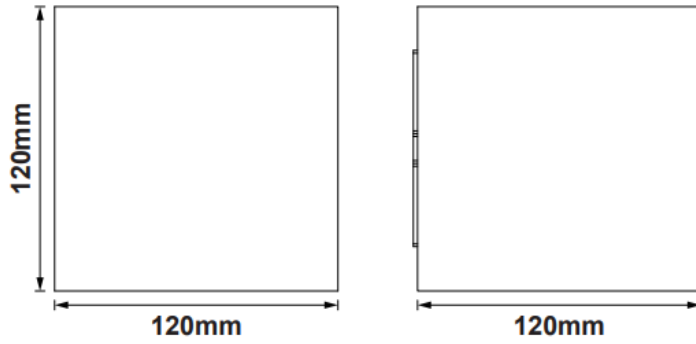

07916 ASPS20-BLK

Overview

Aspen provides a modern look to any domestic and commercial outdoor lighting requirements. With options of grey or black finishing, adjustable beam angle and switchable CCT to suit different lighting moods.

Rated Power (W)	CCT (K)	Total Lumen (lm)
20	3000 Warm White	839
20	4000 Cool White	999
20	6500 Day Light	927

IP65

General Information

Ambient Temperature Range (°C)	-20°C to 50°C
IK Rating	IK02
IP Rating	IP65
Nominal Lifetime (h)	50,000 h
Protection Rating	Class I
Installation Area	Internal and External

Tel: 01635 523 713

Email: sales@kosnic.com

Kosnic.com