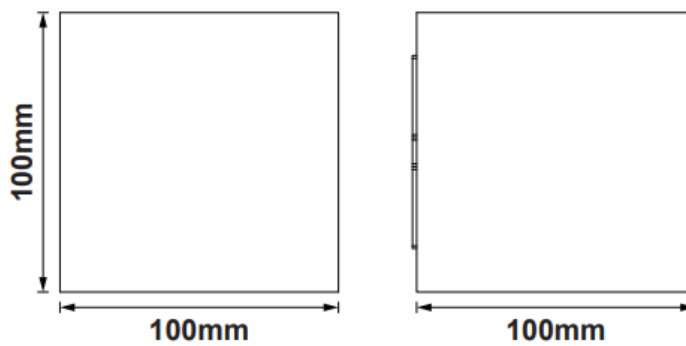

07915 ASPS12-GRY

Overview

Aspen provides a modern look to any domestic and commercial outdoor lighting requirements. With options of grey or black finishing, adjustable beam angle and switchable CCT to suit different lighting moods.

Rated Power (W)	CCT (K)	Total Lumen (lm)
12	3000 Warm White	558
12	4000 Cool White	662
12	6500 Day Light	595

General Information

Ambient Temperature Range (°C)	-20°C to 50°C
IK Rating	IK02
IP Rating	IP65
Nominal Lifetime (h)	50,000 h
Protection Rating	Class I
Installation Area	Internal and External

Tel: 01635 523 713

Email: sales@kosnic.com

Kosnic.com