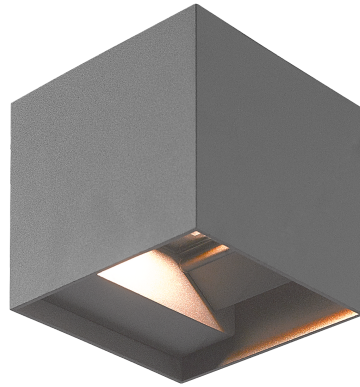

Aspen

07915 ASPS12-GRY

Aspen 12W Up and Down Square LED Wall Light Grey

- Adjustable beam angle, 0-90
- Push-fit terminals for fast and easy wiring
- Two cable entries, loop in and loop out
- Die-cast aluminium body with grey and black finishing options

Overview

Aspen provides a modern look to any domestic and commercial outdoor lighting requirements. With options of grey or black finishing, adjustable beam angle and switchable CCT to suit different lighting moods.

Tel: 01635 523 713

Email: sales@kosnic.com

Kosnic.com

Kosnic Lighting KosnicUK KosnicLightingUK

07915 ASPS12-GRY

Overview

Aspen provides a modern look to any domestic and commercial outdoor lighting requirements. With options of grey or black finishing, adjustable beam angle and switchable CCT to suit different lighting moods.