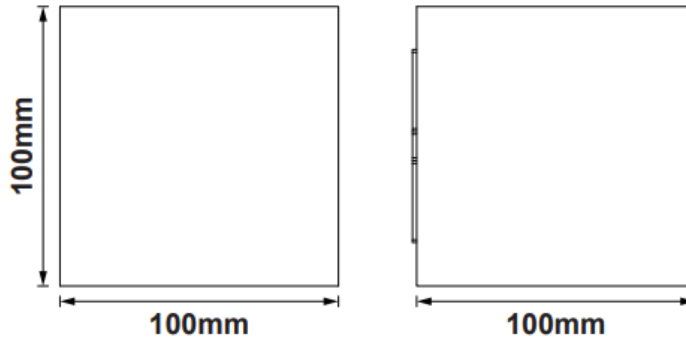

07914 ASPS12-BLK

Overview

Aspen provides a modern look to any domestic and commercial outdoor lighting requirements. With options of grey or black finishing, adjustable beam angle and switchable CCT to suit different lighting moods.

Rated Power (W)	CCT (K)	Total Lumen (lm)
12	3000 Warm White	558
12	4000 Cool White	662
12	6500 Day Light	595

General Information

Ambient Temperature Range (°C)	-20°C to 50°C
IK Rating	IK02
IP Rating	IP65
Nominal Lifetime (h)	50,000 h
Protection Rating	Class I
Installation Area	Internal and External

Tel: 01635 523 713

Email: sales@kosnic.com

Kosnic.com