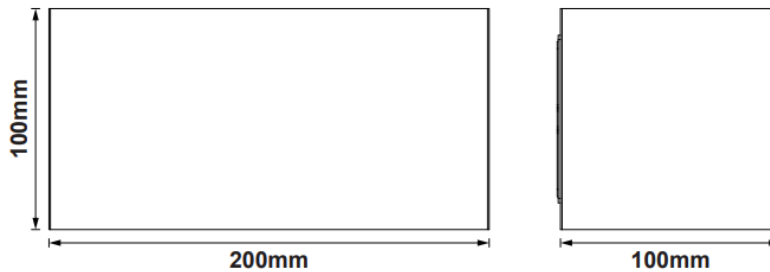

07913 ASPR20-GRY

Overview

Aspen provides a modern look to any domestic and commercial outdoor lighting requirements. With options of grey or black finishing, adjustable beam angle and switchable CCT to suit different lighting moods.

Rated Power (W)	CCT (K)	Total Lumen (lm)
20	3000 Warm White	990
20	4000 Cool White	1137
20	6500 Day Light	1053

ASPR12 & ASPR20

General Information

Ambient Temperature Range (°C)	-20°C to 50°C
IK Rating	IK02
IP Rating	IP65
Nominal Lifetime (h)	50,000 h
Protection Rating	Class I
Installation Area	Internal and External

Tel: 01635 523 713

Email: sales@kosnic.com

Kosnic.com