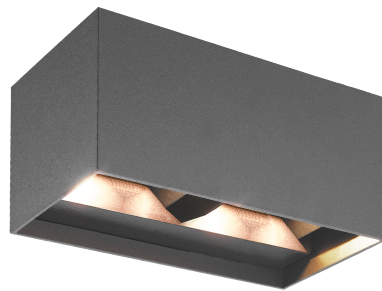

# Aspen

07913 ASPR20-GRY

## Aspen 20W Up and Down Rectangle LED Wall Light Grey

- Adjustable beam angle, 0-90
- Push-fit terminals for fast and easy wiring
- Two cable entries, loop in and loop out
- Die-cast aluminium body with grey and black finishing options

### Overview

Aspen provides a modern look to any domestic and commercial outdoor lighting requirements. With options of grey or black finishing, adjustable beam angle and switchable CCT to suit different lighting moods.

## Overview

Aspen provides a modern look to any domestic and commercial outdoor lighting requirements. With options of grey or black finishing, adjustable beam angle and switchable CCT to suit different lighting moods.