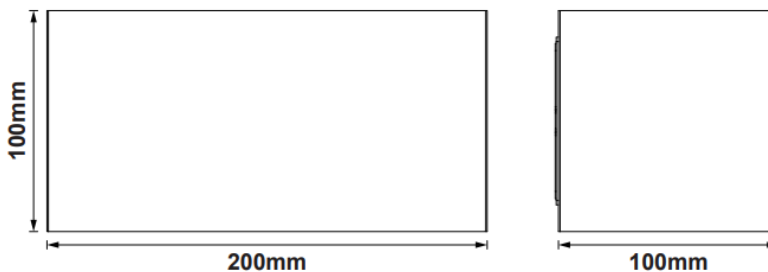

07912 ASPR20-BLK

Overview

Aspen provides a modern look to any domestic and commercial outdoor lighting requirements. With options of grey or black finishing, adjustable beam angle and switchable CCT to suit different lighting moods.

Rated Power (W)	CCT (K)	Total Lumen (lm)
20	3000 Warm White	990
20	4000 Cool White	1137
20	6500 Day Light	1053

ASPR12 & ASPR20

General Information

Ambient Temperature Range (°C)	-20°C to 50°C
IK Rating	IK02
IP Rating	IP65
Nominal Lifetime (h)	50,000 h
Protection Rating	Class I
Installation Area	Internal and External

Tel: 01635 523 713

Email: sales@kosnic.com

Kosnic.com