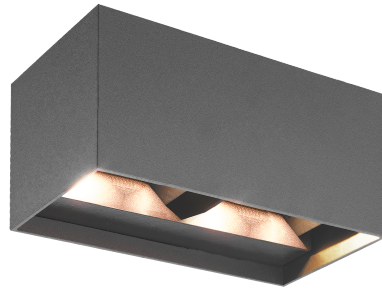

Aspen

07911 ASPR12-GRY

Aspen 12W Up and Down Rectangle LED Wall Light Grey

- Adjustable beam angle, 0-90
- Push-fit terminals for fast and easy wiring
- Two cable entries, loop in and loop out
- Die-cast aluminium body with grey and black finishing options

Overview

Aspen provides a modern look to any domestic and commercial outdoor lighting requirements. With options of grey or black finishing, adjustable beam angle and switchable CCT to suit different lighting moods.

Tel: 01635 523 713

Email: sales@kosnic.com

Kosnic.com

07911 ASPR12-GRY

Overview

Aspen provides a modern look to any domestic and commercial outdoor lighting requirements. With options of grey or black finishing, adjustable beam angle and switchable CCT to suit different lighting moods.