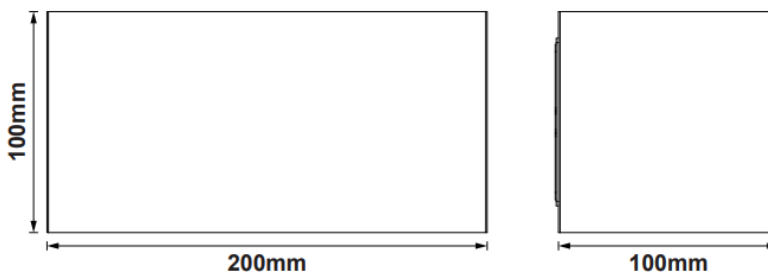

07911 ASPR12-GRY

Overview

Aspen provides a modern look to any domestic and commercial outdoor lighting requirements. With options of grey or black finishing, adjustable beam angle and switchable CCT to suit different lighting moods.

Rated Power (W)	CCT (K)	Total Lumen (lm)
12	3000 Warm White	711
12	4000 Cool White	775
12	6500 Day Light	740

ASPR12 & ASPR20

General Information

Ambient Temperature Range (°C)	-20°C to 50°C
IK Rating	IK02
IP Rating	IP65
Nominal Lifetime (h)	50,000 h
Protection Rating	Class I
Installation Area	Internal and External

Tel: 01635 523 713

Email: sales@kosnic.com

Kosnic.com