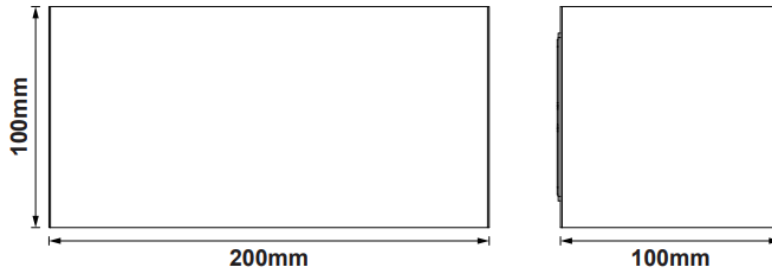

07910 ASPR12-BLK

Overview

Aspen provides a modern look to any domestic and commercial outdoor lighting requirements. With options of grey or black finishing, adjustable beam angle and switchable CCT to suit different lighting moods.

Rated Power (W)	CCT (K)	Total Lumen (lm)
12	3000 Warm White	711
12	4000 Cool White	775
12	6500 Day Light	740

ASPR12 & ASPR20

General Information

Ambient Temperature Range (°C)	-20°C to 50°C
IK Rating	IK02
IP Rating	IP65
Nominal Lifetime (h)	50,000 h
Protection Rating	Class I
Installation Area	Internal and External

Tel: 01635 523 713

Email: sales@kosnic.com

Kosnic.com