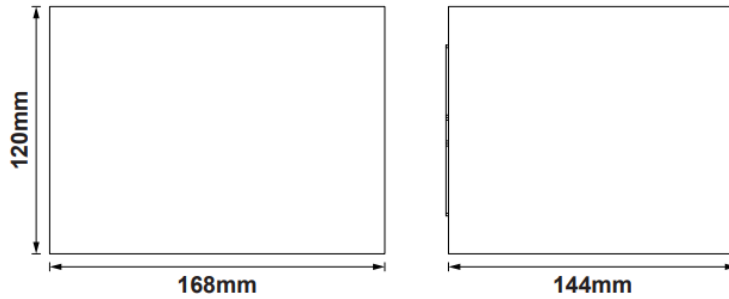

07909 ASPC20-GRY

Overview

Aspen provides a modern look to any domestic and commercial outdoor lighting requirements. With options of grey or black finishing, adjustable beam angle and switchable CCT to suit different lighting moods.

Rated Power (W)	CCT (K)	Total Lumen (lm)
20	3000 Warm White	872
20	4000 Cool White	1021
20	6500 Day Light	956

ASPC20

General Information

Ambient Temperature Range (°C)	-20°C to 50°C
IK Rating	IK02
IP Rating	IP65
Nominal Lifetime (h)	50,000 h
Protection Rating	Class I
Installation Area	Internal and External

Tel: 01635 523 713

Email: sales@kosnic.com

Kosnic.com