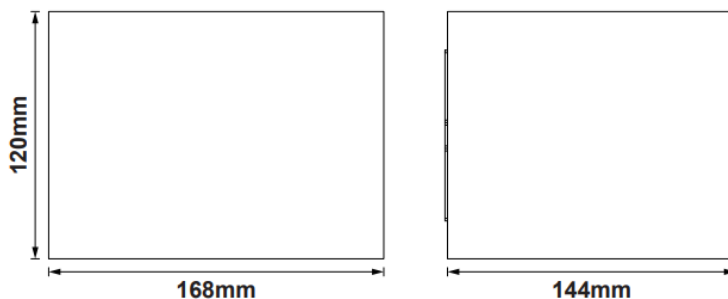

07908 ASPC20-BLK

Overview

Aspen provides a modern look to any domestic and commercial outdoor lighting requirements. With options of grey or black finishing, adjustable beam angle and switchable CCT to suit different lighting moods.

Rated Power (W)	CCT (K)	Total Lumen (lm)
20	3000 Warm White	872
20	4000 Cool White	1021
20	6500 Day Light	956

ASPC20

General Information

Ambient Temperature Range (°C)	-20°C to 50°C
IK Rating	IK02
IP Rating	IP65
Nominal Lifetime (h)	50,000 h
Protection Rating	Class I
Installation Area	Internal and External

Tel: 01635 523 713

Email: sales@kosnic.com

Kosnic.com