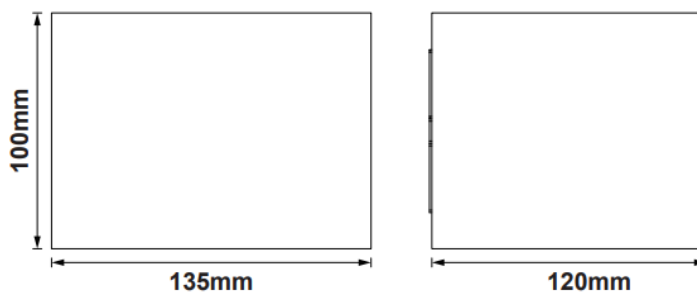

07907 ASPC12-GRY

Overview

Aspen provides a modern look to any domestic and commercial outdoor lighting requirements. With options of grey or black finishing, adjustable beam angle and switchable CCT to suit different lighting moods.

Rated Power (W)	CCT (K)	Total Lumen (lm)
12	3000 Warm White	582
12	4000 Cool White	698
12	6500 Day Light	627

ASPC12

General Information

Ambient Temperature Range (°C)	-20°C to 50°C
IK Rating	IK02
IP Rating	IP65
Nominal Lifetime (h)	50,000 h
Protection Rating	Class I
Installation Area	Internal and External

Tel: 01635 523 713

Email: sales@kosnic.com

Kosnic.com