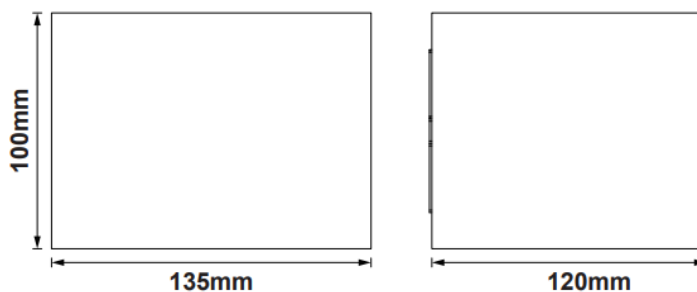

07906 ASPC12-BLK

Overview

Aspen provides a modern look to any domestic and commercial outdoor lighting requirements. With options of grey or black finishing, adjustable beam angle and switchable CCT to suit different lighting moods.

Rated Power (W)	CCT (K)	Total Lumen (lm)
12	3000 Warm White	582
12	4000 Cool White	698
12	6500 Day Light	627

ASPC12

General Information

Ambient Temperature Range (°C)	-20°C to 50°C
IK Rating	IK02
IP Rating	IP65
Nominal Lifetime (h)	50,000 h
Protection Rating	Class I
Installation Area	Internal and External

Tel: 01635 523 713

Email: sales@kosnic.com

Kosnic.com