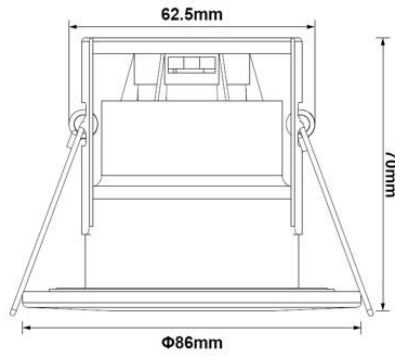

Mauna Fire Can

07855 MAU/GU10

Overview

The Mauna Fire Can downlight provides a holder for a GU10 lamp that's IP65 rated and can be installed under insulation. With the magnetic bezels that doesn't put functionality at the cost of aesthetics.

IP65

General Information

Ambient Temperature Range (°C)	-20°C to 50°C
IP Rating	IP65
Protection Rating	Class I
Installation Area	Internal

Tel: 01635 523 713

Email: sales@kosnic.com

Kosnic.com