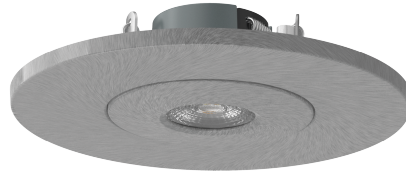

# XL Mauna Conceal Bezel

07819 MAUXLC-SCH

XL Mauna Conceal Bezel for Mauna 2, Mauna 2 Plus Fixed,

- Fire-rated in accordance with Part B
- Option fo white and satin chrome
- For cut outs 85-150mm diameter
- IP65

## Overview

XL Mauna conceal bezels available  
in different finishes

**IP65**

## Technical Summary

Product Code	MAUXLC-SCH
Weight	0.22Kg
Dimensions (L x W x D) (mm)	43xØ170
Cut-Out (mm)	85-150