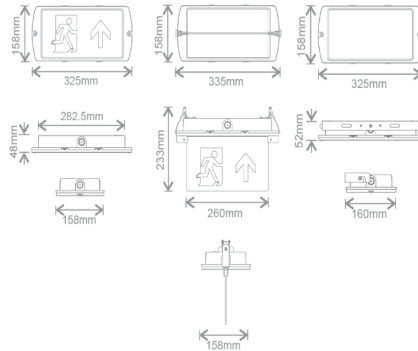

5 5 Years
Product Warranty
UK Only

2 2 Years
On-Site Warranty
Main-land UK Only

Manot

07810 MAN0305

Accessories

Product Code	Description	Type
KBAT2600LI1	Li-ion Battery Pack, 2600mAh for self test versions of Manot, Mulu, Belum, Kalem, Nitro, Nitro surface, Doxa	Battery
MAN-BKT	Manot, Wall-mount Tilting Bracket	Clips/Brackets
MANH-ESD	Manot, Hanging Exit Down Sign	
MANH-ESU	Manot, Hanging Exit Up Sign	
MANH-ESLR	Manot, Hanging Exit Left & Right Sign	
MAN-REC	Manot, Spring Clips for Recessed Installation	Clips/Brackets
MAN-ESR	Manot, Exit Sign Right	Sign
MAN-ESL	Manot, Exit Sign Left	Sign
KBAT2000LFP1	LPF battery standard DD EME, NEKA, Trent OnSite 2ft	Battery

Overview

The Manot LED Emergency Exit Bulkhead is a self-contained, robust, maintained or non-maintained 3 hour emergency solution. Can be surface mounted, recessed or installed with a tilting bracket. Comes with upward arrow exit sign for wall mounting and can be used without signs as an emergency light. Self-test option available.

General Information

IK Rating	IK10
IP Rating	IP65
Materials	Housing - Polycarbonate
Protection	Class II
Rating	
Installation Area	Internal and External
UEM/EME	Class II
Protection	

Tel: 01635 523 713

Email: sales@kosnic.com

Kosnic.com

Kosnic Lighting KosnicUK KosnicLightingUK KosnicUK