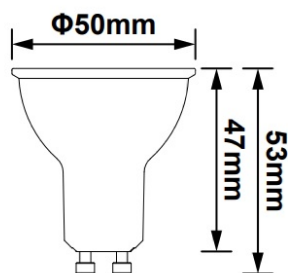

Technical Summary

Product Code	T5.5-GUS27
Inrush Current (peak/duration) (A)	5A/100us
Default Power	5.5 W
Power Factor	0.5
Default CCT	2,700 K
SDCM of CCT	<6
Dimmable	N
Flicker	<1%
Maximum Efficiency	125 lm/W
L70B50 Lifetime (h) @Ta 25 °C	25,000 h
L80B10 Lifetime (h) @Ta 25 °C	12,000 h
L90B10 Lifetime (h) @Ta 25 °C	6,000 h
Nominal Lifetime (h)	25,000 h
Glow wire temperature(°C)	650
Blue Light Hazard	RG1
Weight	0.046Kg
Dimensions (L x W x D) (mm)	53xØ50
Beam Angle - Lumi (°)	36
LS Energy Efficiency Class	E

General Information

Ambient Temperature Range (°C)	-20°C to 40°C
Nominal Lifetime (h)	25,000 h
Installation Area	Internal

TEC5.5/GU10
TEC5.5DIM/GU10

GU10Φ51(IEC 60357)

Tel: 01635 523 713

Email: sales@kosnic.com