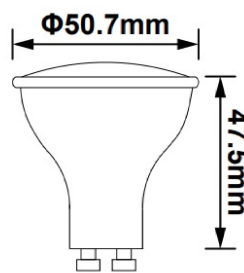

Technical Summary

Product Code	T5.5-GUS27
Inrush Current (peak/duration) (A)	5A/100us
Default Power	5.5 W
Power Factor	0.5
Default CCT	2,700 K
SDCM of CCT	<6
Dimmable	N
Flicker	<1%
Maximum Efficiency	125 lm/W
L70B50 Lifetime (h) @Ta 25 °C	25,000 h
L80B10 Lifetime (h) @Ta 25 °C	12,000 h
L90B10 Lifetime (h) @Ta 25 °C	6,000 h
Nominal Lifetime (h)	25,000 h
Glow wire temperature(°C)	650
Blue Light Hazard	RG1
Weight	0.046Kg
Dimensions (L x W x D) (mm)	53xØ50
Beam Angle - Lumi (°)	36
LS Energy Efficiency Class	E

General Information

Ambient Temperature Range (°C)	-20°C to 40°C
Nominal Lifetime (h)	25,000 h
Installation Area	Internal

TEC5.5/GU10
TEC5.5DIM/GU10

GU10Φ51(IEC 60357)

Tel: 01635 523 713

Email: sales@kosnic.com