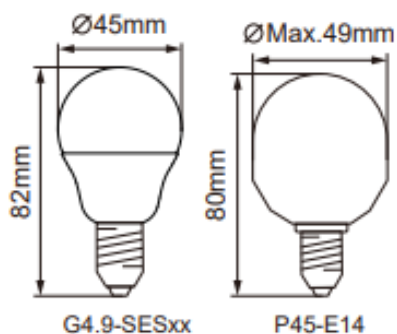

Reon Golf

07667 G4.9-SES40

Overview

The Classic shaped Golf from Kosnic is a selected line of energy saving retrofit LED lamps. Reliable, affordable and easy to install.

IP20

General Information

Ambient Temperature Range (°C)	-20°C to 40°C
IP Rating	IP20
Nominal Lifetime (h)	15,000 h
Protection Rating	Class II
Installation Area	Internal

Tel: 01635 523 713

Email: sales@kosnic.com

Kosnic.com