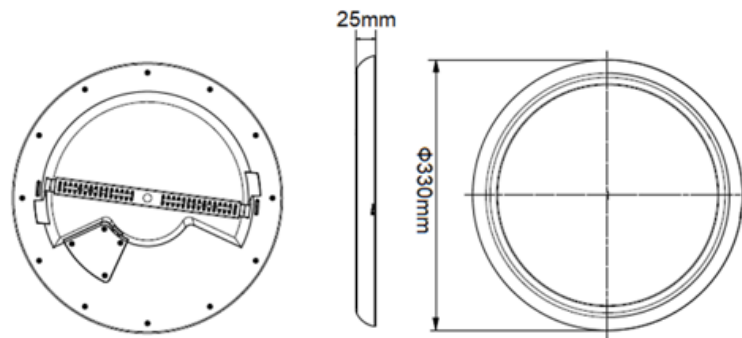

5 5 Years
Product Warranty
UK Only

2 2 Years
On-Site Warranty
Main-land UK Only

Toba

07654 TOB24-SCT

Optional Gear

Product Code	Description	Type
EMPAD01	Neka Emergency Downlight kit 2.5W Manual test	Emergency Module
KBAT2000LFP1	LPF battery standard DD EME, NEKA, Trent OnSite 2ft	Battery
EMPAD01/ST	Neka Emergency Downlight kit 3.5W Self-test	Self-test Emergency Module

CCT (k)	Luminous Flux (lm)
3000	2150
4000	2400
5700	2400

Overview

The Toba has almost unrivalled flexibility, it's CCT switchable, it has a range of wattage options, adjustable recess and surface mounting options, and can be fitted with an emergency module. This is all with its ultra slim profile and IP54 rating, you will be hard press to find a fitting that can be used in more situations.

General Information

Ambient Temperature Range (°C)	-20°C to 50°C
IK Rating	IK06
IP Rating	IP54
Nominal Lifetime (h)	50,000 h
Protection Rating	Class II
Installation Area	Internal

Tel: 01635 523 713

Email: sales@kosnic.com

Kosnic.com