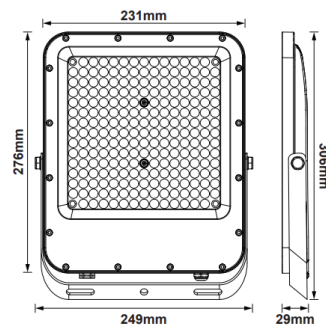

Della Go

07640 DELG150-W65

Accessories

Product Code	Description	Type
KCWP3IN	IP67 in-line connector	Connector kit

Overview

The Della Go LED floodlight offers a good lighting coverage for domestic and commercial outdoor lighting requirements. With varies wattage options available.

DELG150-W65

General Information

Ambient Temperature Range (°C)	-20°C to 50°C
IK Rating	IK08
IP Rating	IP65
Nominal Lifetime (h)	30,000 h
Protection Rating	Class I
Installation Area	External

Tel: 01635 523 713

Email: sales@kosnic.com

Kosnic.com