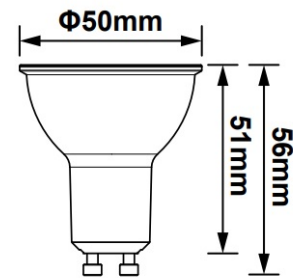

Technical Summary

Product Code	RE05-GUF27
Input Voltage Supply	220-240Vac 50/60Hz
Inrush Current (peak/duration) (A)	4.5A/100us
Default Power	5 W
Power Factor	0.5
Default CCT	2,700 K
SDCM of CCT	<6
CRI	80
Dimmable	N
Flicker	<1%
Lumens Output Maximum	530 lm
Maximum Efficiency	106 lm/W
L70B50 Lifetime (h) @Ta 25 °C	25,000 h
L80B10 Lifetime (h) @Ta 25 °C	12,000 h
L90B10 Lifetime (h) @Ta 25 °C	6,000 h
Nominal Lifetime (h)	25,000 h
Glow wire temperature(°C)	650
Blue Light Hazard	RG1
Weight	0.036Kg
Dimensions (L x W x D) (mm)	56xØ50
Beam Angle - Lumi (°)	60
LS Energy Efficiency Class	F

RE05/GU10
RE05DIM/GU10

GU10Φ51(IEC 60357)

General Information

Ambient Temperature Range (°C)	-20°C to 40°C
IP Rating	IP20
Nominal Lifetime (h)	25,000 h
Protection Rating	Class II
Installation Area	Internal