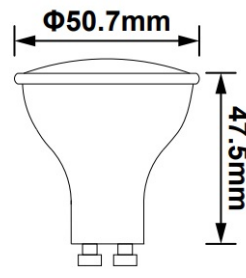

GU10Φ51(IEC 60357)

General Information

Ambient Temperature Range (°C)	-20°C to 40°C
IP Rating	IP20
Nominal Lifetime (h)	25,000 h
Protection Rating	Class II
Installation Area	Internal

Tel: 01635 523 713

Email: sales@kosnic.com

Kosnic.com