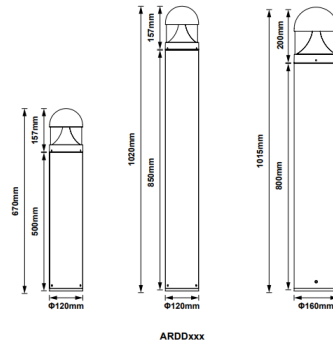

Arden 2

07594 ARDD20T-GRY

Overview

The Arden LED Bollards offer affordable products with high lumen efficiency and a long life. The weather resistant bollards are perfectly suited for commercial and domestic outdoor illumination and is available in black or grey with a choice of wattage and height.

CCT	Luminous Flux (lm)	Light Source Luminous Flux (lm)	Chromaticity Co-Ordinates (x)	Chromaticity Co-Ordinates (y)
3000k	750	1390	0.436	0.405
4000k	780	1420	0.390	0.380
5000k	750	1390	0.350	0.362

General Information

Ambient Temperature Range (°C)	-20°C to 50°C
IK Rating	IK10
IP Rating	IP65
Nominal Lifetime (h)	50,000 h
Protection Rating	Class I
Installation Area	External

Tel: 01635 523 713

Email: sales@kosnic.com

Kosnic.com