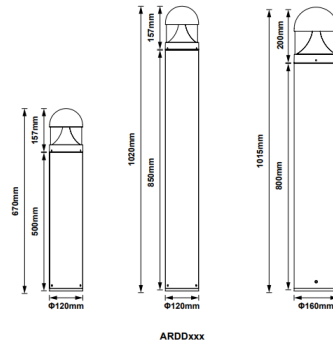

Arden 2

07593 ARDD20T-BLK

Overview

The Arden LED Bollards offer affordable products with high lumen efficiency and a long life. The weather resistant bollards are perfectly suited for commercial and domestic outdoor illumination and is available in black or grey with a choice of wattage and height.

CCT	Luminous Flux (lm)	Light Source Luminous Flux (lm)	Chromaticity Co-Ordinates (x)	Chromaticity Co-Ordinates (y)
3000k	750	1390	0.436	0.405
4000k	780	1420	0.390	0.380
5000k	750	1390	0.350	0.362

General Information

Ambient Temperature Range (°C)	-20°C to 50°C
IK Rating	IK10
IP Rating	IP65
Nominal Lifetime (h)	50,000 h
Protection Rating	Class I
Installation Area	External

Tel: 01635 523 713

Email: sales@kosnic.com

Kosnic.com