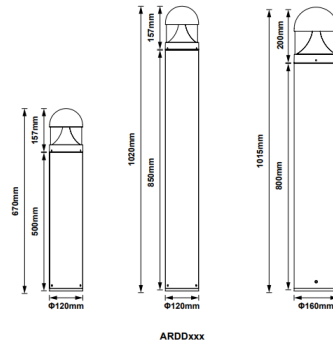

Arden 2

07590 ARDD10M-GRY

Overview

The Arden LED Bollards offer affordable products with high lumen efficiency and a long life. The weather resistant bollards are perfectly suited for commercial and domestic outdoor illumination and is available in black or grey with a choice of wattage and height.

CCT	Luminous Flux (lm)	Light Source Luminous Flux (lm)	Chromaticity Co-Ordinates (x)	Chromaticity Co-Ordinates (y)
3000k	750	1390	0.436	0.405
4000k	780	1420	0.390	0.380
5000k	750	1390	0.350	0.362

General Information

Ambient Temperature Range (°C)	-20°C to 50°C
IK Rating	IK10
IP Rating	IP65
Nominal Lifetime (h)	50,000 h
Protection Rating	Class I
Installation Area	External

Tel: 01635 523 713

Email: sales@kosnic.com

Kosnic.com